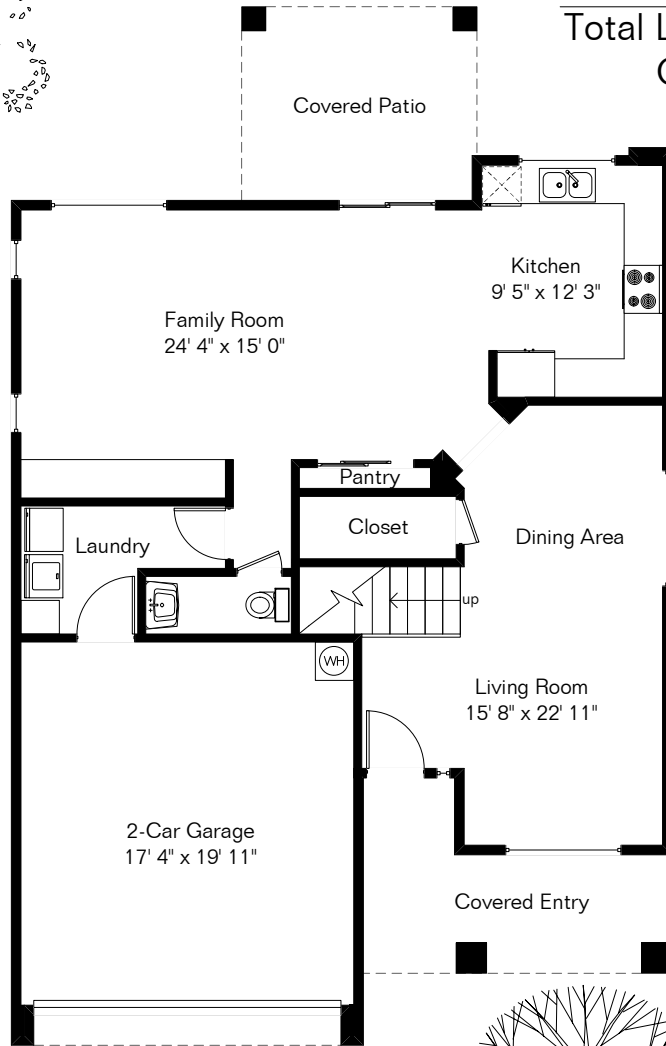

The square footages and room size information are deemed to be reliable but are not guaranteed and should be independently verified. This drawing is for marketing purposes only.

42412 W Colby Dr

1st Floor 980 Sq Ft
 2nd Floor 1,365 Sq Ft

 Total Living Area 2,345 Sq Ft
 Garage 352 Sq Ft

1st Floor

2nd Floor

Site Visit July 2022

Copyright 2022 Floor Plans First! LLC
 All Rights Reserved.

Floor Plans First!^{LLC}
 See the Floor Plan First[™]

FloorPlansFirst.com[™]
 (520) 881-1500