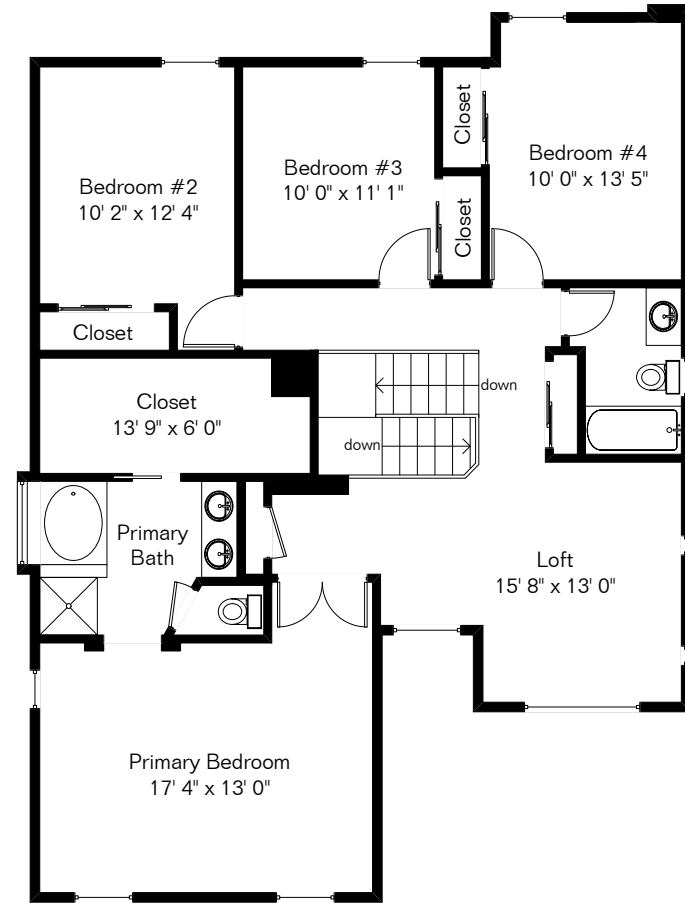

The square footages and room size information are deemed to be reliable but are not guaranteed and should be independently verified. This drawing is for marketing purposes only.

42412 W Colby Dr

1st Floor 980 Sq Ft
 2nd Floor 1,365 Sq Ft

 Total Living Area 2,345 Sq Ft
 Garage 352 Sq Ft

1st Floor

2nd Floor

Site Visit July 2022

Copyright 2022 Floor Plans First! LLC
 All Rights Reserved.

Floor Plans First!^{LLC}
 See the Floor Plan First[™]

FloorPlansFirst.com[™]
 (520) 881-1500